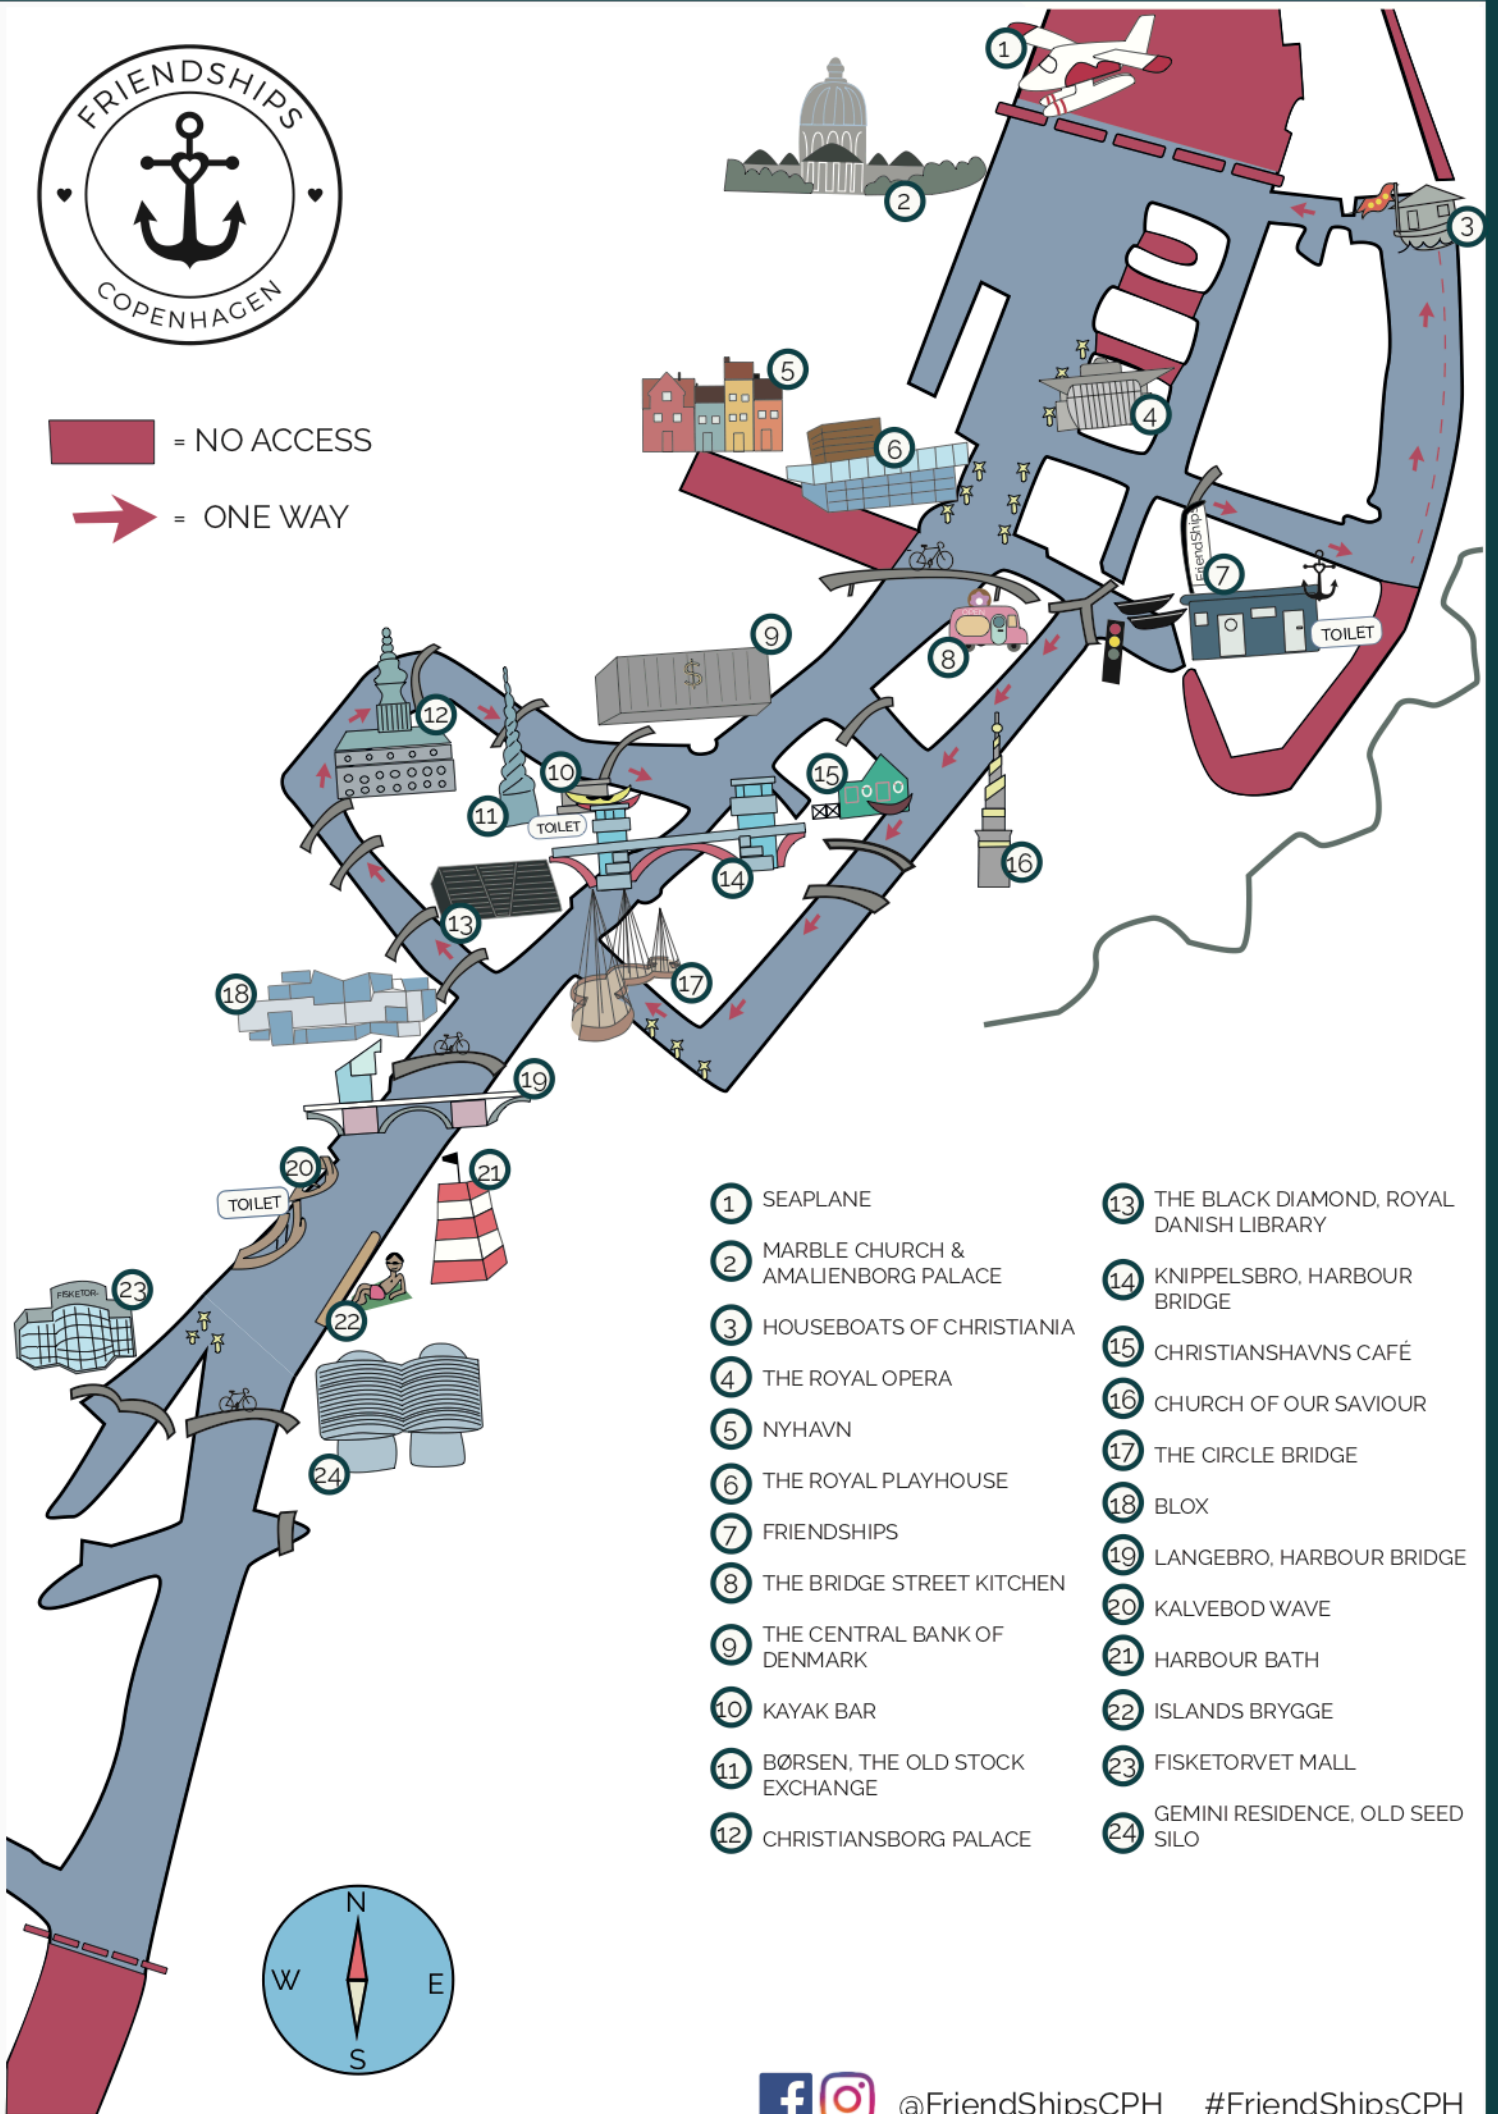

 = NO ACCESS

 = ONE WAY

- | | |
|--------------------------------------|--|
| 1 SEAPLANE | 13 THE BLACK DIAMOND, ROYAL DANISH LIBRARY |
| 2 MARBLE CHURCH & AMALIENBORG PALACE | 14 KNIPPESBRO, HARBOUR BRIDGE |
| 3 HOUSEBOATS OF CHRISTIANIA | 15 CHRISTIANSHAVNS CAFÉ |
| 4 THE ROYAL OPERA | 16 CHURCH OF OUR SAVIOUR |
| 5 NYHAVN | 17 THE CIRCLE BRIDGE |
| 6 THE ROYAL PLAYHOUSE | 18 BLOX |
| 7 FRIENDSHIPS | 19 LANGEBRO, HARBOUR BRIDGE |
| 8 THE BRIDGE STREET KITCHEN | 20 KALVEBOD WAVE |
| 9 THE CENTRAL BANK OF DENMARK | 21 HARBOUR BATH |
| 10 KAYAK BAR | 22 ISLANDS BRYGGE |
| 11 BØRSEN, THE OLD STOCK EXCHANGE | 23 FISKETORVET MALL |
| 12 CHRISTIANSBORG PALACE | 24 GEMINI RESIDENCE, OLD SEED SILO |

@FriendShipsCPH #FriendShipsCPH