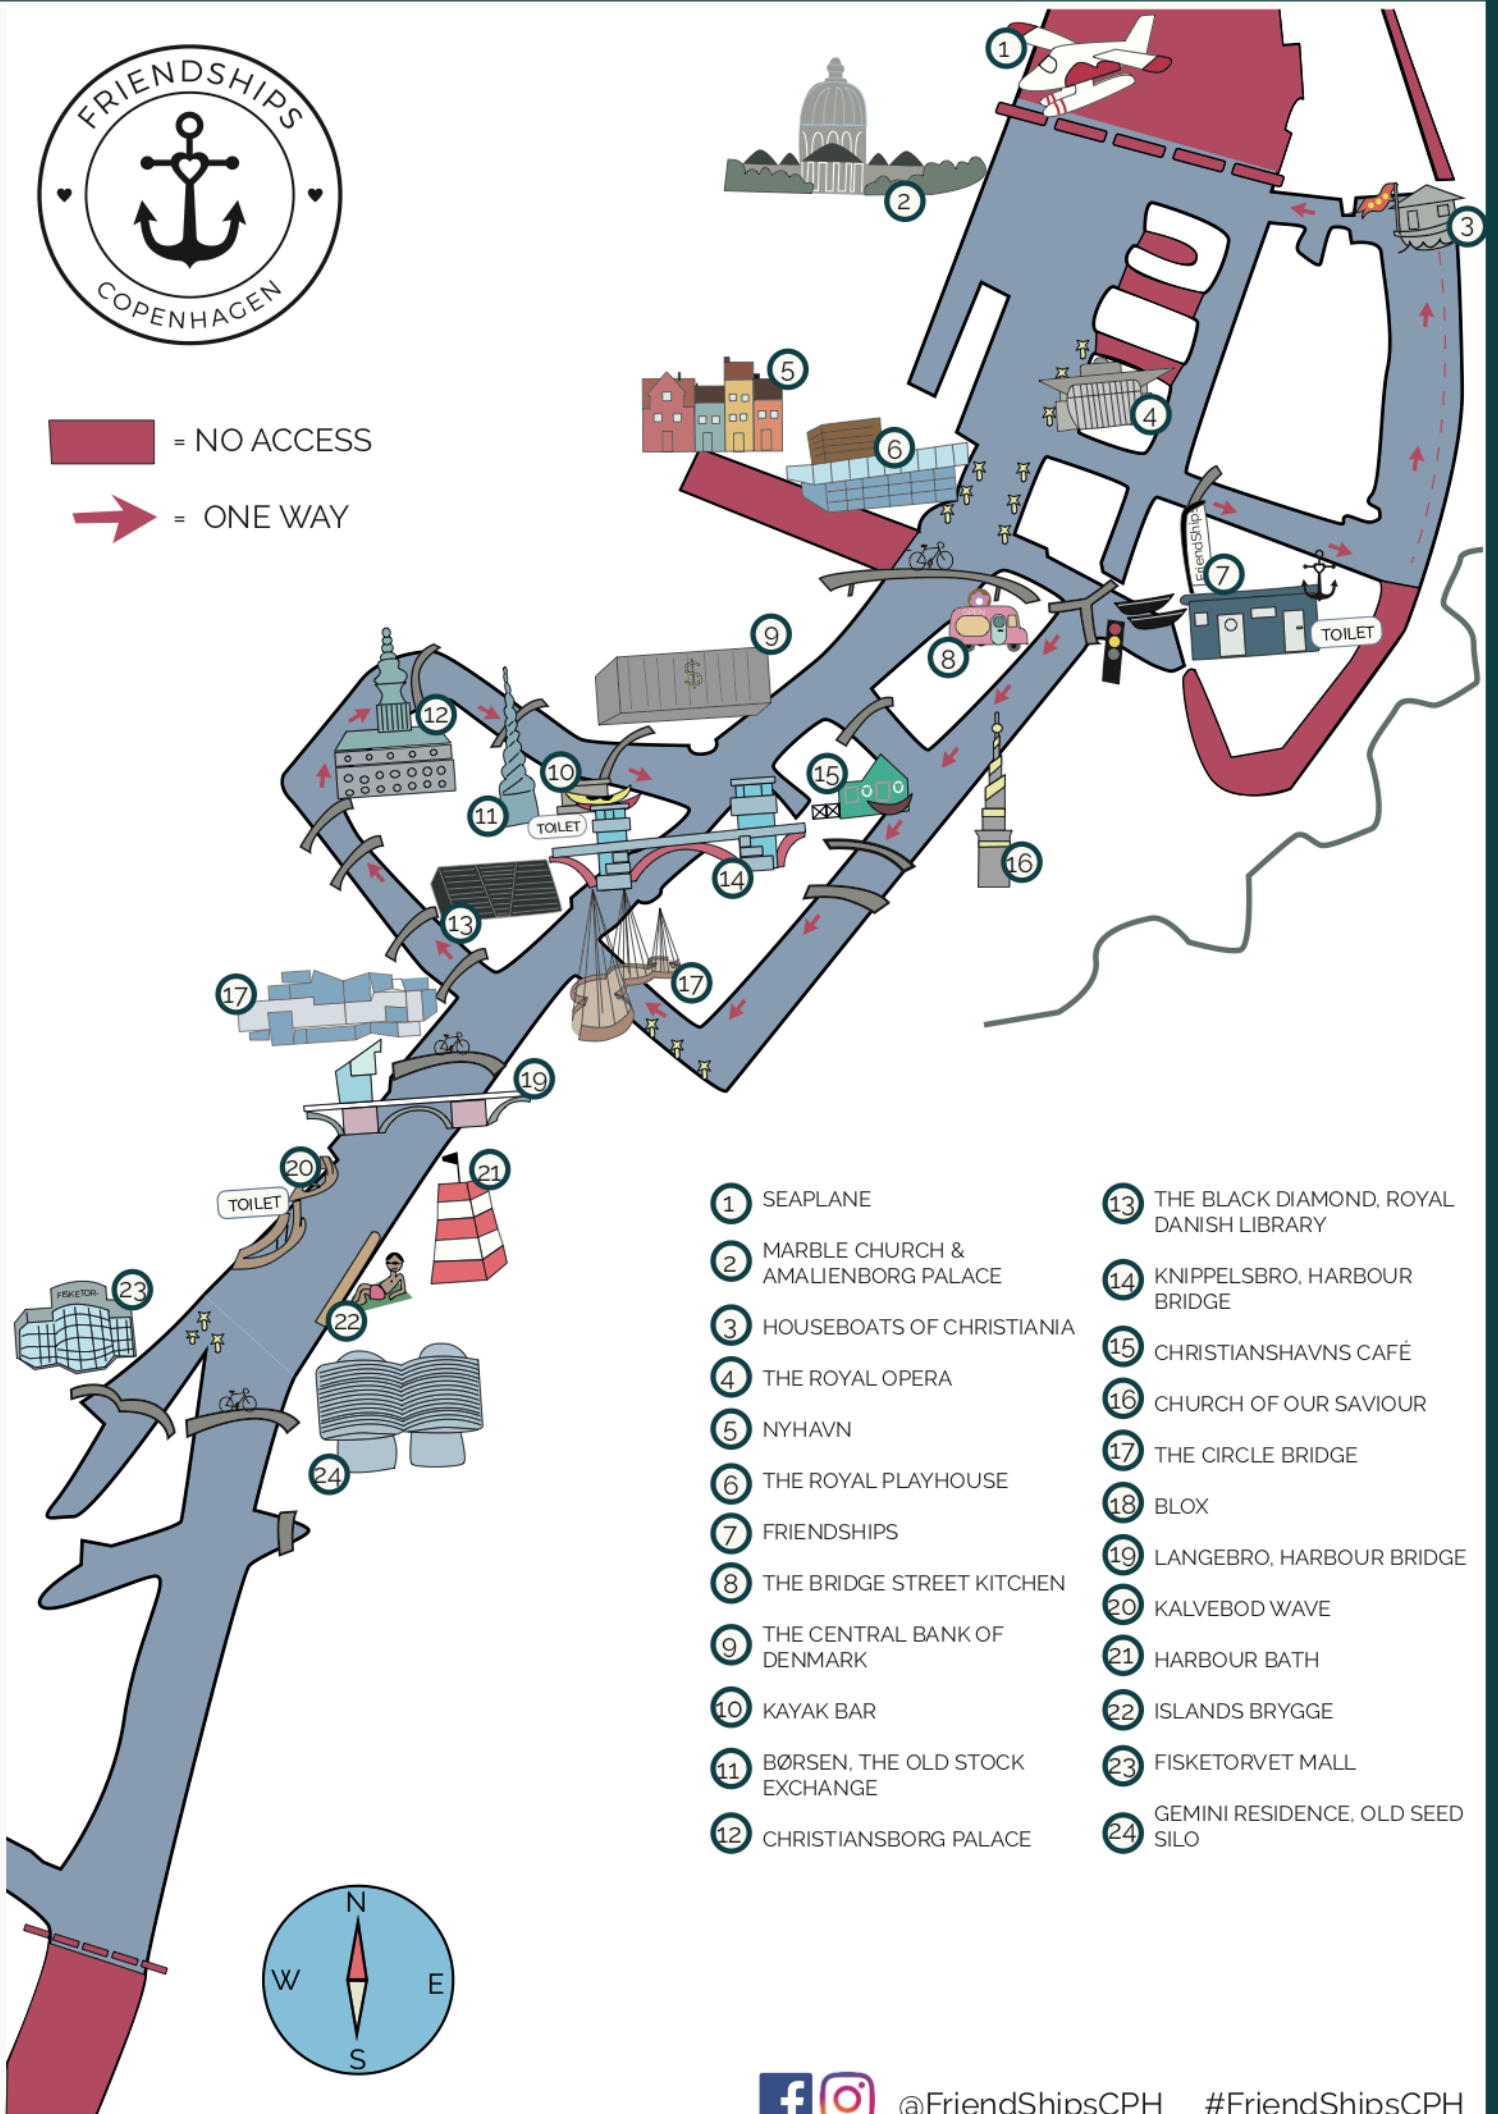

 = NO ACCESS

 = ONE WAY

- | | |
|--------------------------------------|--|
| 1 SEAPLANE | 13 THE BLACK DIAMOND, ROYAL DANISH LIBRARY |
| 2 MARBLE CHURCH & AMALIENBORG PALACE | 14 KNIPPESBRO, HARBOUR BRIDGE |
| 3 HOUSEBOATS OF CHRISTIANIA | 15 CHRISTIANSHAVNS CAFÉ |
| 4 THE ROYAL OPERA | 16 CHURCH OF OUR SAVIOUR |
| 5 NYHAVN | 17 THE CIRCLE BRIDGE |
| 6 THE ROYAL PLAYHOUSE | 18 BLOX |
| 7 FRIENDSHIPS | 19 LANGEBRO, HARBOUR BRIDGE |
| 8 THE BRIDGE STREET KITCHEN | 20 KALVEBOD WAVE |
| 9 THE CENTRAL BANK OF DENMARK | 21 HARBOUR BATH |
| 10 KAYAK BAR | 22 ISLANDS BRYGGE |
| 11 BØRSEN, THE OLD STOCK EXCHANGE | 23 FISKETORVET MALL |
| 12 CHRISTIANSBORG PALACE | 24 GEMINI RESIDENCE, OLD SEED SILO |

@FriendShipsCPH #FriendShipsCPH